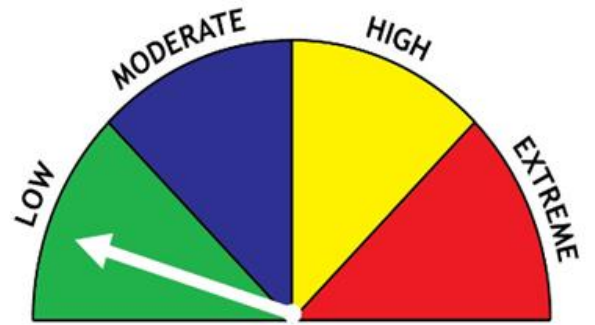

WESTERN LANE DISTRICT

TODAY'S FIRE DANGER LEVEL

Public Use Restriction

Public Use Level

Western Lane Closure Line (541)935-2222
Facebook: ODF Western Lane District

	Moderate	High	Extreme
Smoking is prohibited while traveling in forestlands, except in vehicles on improved roads, in boats on the water and other designated areas.	Prohibited At All Times	Prohibited At All Times	Prohibited At All Times
Open fires are restricted, including campfires, charcoal fires, cooking stoves and warming fires. Portable cooking stoves using liquefied or bottled fuels are allowed.	Only at Designated Locations	Only at Designated, Hosted and Managed Campgrounds	Not Allowed
Powersaw use is restricted. When allowed, each saw being used must have one shovel and one fire extinguisher of at least 8 ounce capacity. A firewatch of at least one hour is required following the use of each saw.	Allowed Between 8 pm and 1 pm	Allowed Between 8 pm and 10 am	Not Allowed
Cutting, grinding, and welding of metal is restricted to areas that are cleared of flammable materials and have either a charged hose or 2.5 lb. or larger ABC fire extinguisher.	Allowed Between 8 pm and 1 pm	Allowed Between 8 pm and 10 am	Not Allowed
Mowing of dried, cured grass is restricted. The cultivation and harvest of agricultural crops is exempt from this requirement.	Allowed Between 8 pm and 1 pm	Allowed Between 8 pm and 10 am	Not Allowed
Motor vehicles , including motorcycles and all-terrain vehicles, are only allowed on improved roads free of flammable vegetation, except for the cultivation and harvest of agricultural crops.	Restricted At All Times	Restricted At All Times	Restricted At All Times
Firefighting equipment is required while traveling in forestlands, except on state highways, county roads and driveways: one shovel, one axe or pulaski and one gallon of water or a 2.5 lb. ABC or larger fire extinguisher.	Required At All Times	Required At All Times	Required At All Times
Use of fireworks is prohibited	Prohibited At All Times	Prohibited At All Times	Prohibited At All Times
Electric fence controllers in use shall be: Listed by a nationally recognized testing laboratory or be certified by the Department of Consumer and Business Services and be operated in compliance with the manufacturer's instructions.	Required At All Times	Required At All Times	Required At All Times
Sky Lanterns and target practice with tracer rounds or exploding targets is prohibited	Prohibited At All Times	Prohibited At All Times	Prohibited At All Times