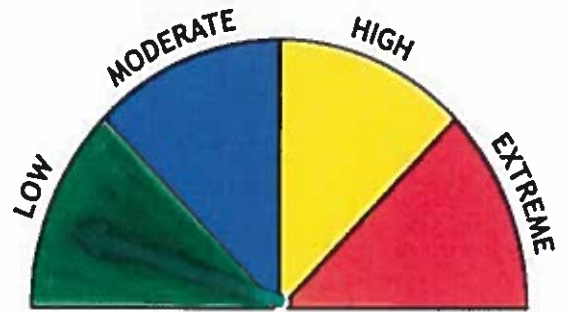

WESTERN LANE DISTRICT

TODAY'S FIRE DANGER LEVEL

Public Use Restriction	Public Use Level		
<u>Western Lane Closure Line (541)935-2222</u> <u>Facebook: ODF Western Lane District</u>	Moderate	High	Extreme
Smoking is prohibited while traveling in forestlands, except in vehicles on improved roads, in boats on the water and other designated areas.	Prohibited At All Times	Prohibited At All Times	Prohibited At All Times
Open fires are restricted, including campfires, charcoal fires, cooking stoves and warming fires. Portable cooking stoves using liquefied or bottled fuels are allowed.	Only at Designated Locations	Only at Designated, Hosted and Managed Campgrounds	Not Allowed
Powersaw use is restricted. When allowed, each saw being used must have one shovel and one fire extinguisher of at least 8 ounce capacity. A firewatch of at least one hour is required following the use of each saw.	Allowed Between 8 pm and 1 pm	Allowed Between 8 pm and 10 am	Not Allowed
Cutting, grinding, and welding of metal is restricted to areas that are cleared of flammable materials and have either a charged hose or 2.5 lb. or larger ABC fire extinguisher.	Allowed Between 8 pm and 1 pm	Allowed Between 8 pm and 10 am	Not Allowed
Mowing of dried, cured grass is restricted. The cultivation and harvest of agricultural crops is exempt from this requirement.	Allowed Between 8 pm and 1 pm	Allowed Between 8 pm and 10 am	Not Allowed
Motor vehicles, including motorcycles and all-terrain vehicles, are only allowed on improved roads free of flammable vegetation, except for the cultivation and harvest of agricultural crops.	Restricted At All Times	Restricted At All Times	Restricted At All Times
Firefighting equipment is required while traveling in forestlands, except on state highways, county roads and driveways: one shovel, one axe or pulaski and one gallon of water or a 2.5 lb. ABC or larger fire extinguisher.	Required At All Times	Required At All Times	Required At All Times
Use of fireworks is prohibited	Prohibited At All Times	Prohibited At All Times	Prohibited At All Times
Electric fence controllers in use shall be: Listed by a nationally recognized testing laboratory or be certified by the Department of Consumer and Business Services and be operated in compliance with the manufacturer's instructions.	Required At All Times	Required At All Times	Required At All Times
Sky Lanterns and target practice with tracer rounds or exploding targets is prohibited	Prohibited At All Times	Prohibited At All Times	Prohibited At All Times